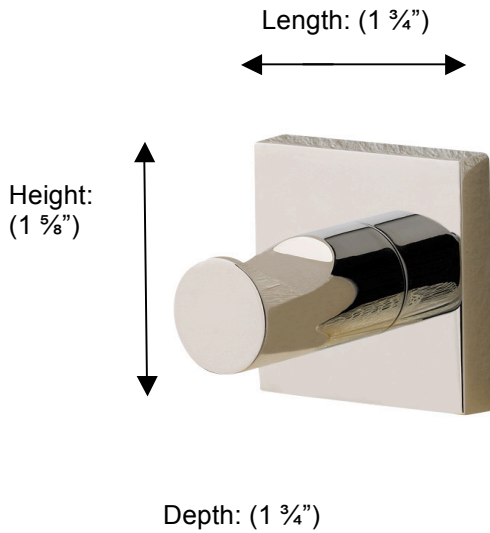

BRAGA

67611 SINGLE HOOK

**Description:**

Single Hook

Finishes:

-  CR – Chrome
-  PV – Polished Brass
-  UB – Unlacquered Brass
-  MB – Matte Black
-  NI – Polished Nickel
-  ES – Satin Nickel
-  GD – Gold

Material:

Brass

Method of Fixing:

Direct to wall

Country of Origin:

Portugal

All Dimensions are approximate